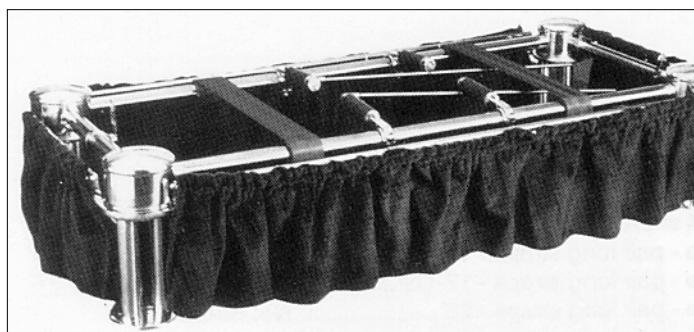

<u>Stock No.</u>	<u>Description</u>
44570	1 pair 48" long, double hook safety straps Hooks have a protective coating

44570

SAFETY CHAINS

<u>Stock No.</u>	<u>Description</u>
44520	1 pair 48" long Safety Chains. Plated links, protective coated hooks. Bag included.

44520

DEVICE AND PLACER CRANKS

<u>Stock No.</u>	<u>Description</u>
34500	Frigid Device Crank. Wood swivel handle.
F100F	Frigid Device Crank. Solid Bronze
34225	Craftsman Device Crank
44241	Superior Placer Crank

34500

34225

44241

DRAPES

<u>Stock No.</u>	<u>Description</u>
44500	Four Piece Frigid Stand Drape. Hunter green Hy-lustre Acrylic with hooks and springs.
23701	Four piece Superior Placer Drape to fit on rods. Hunter green Hy-lustre Acrylic. (Rods not included.)
44240	Drape Rods for Superior Placer
23702	One piece wrap-around Superior Placer Drape with bungi-cord and velcro straps. Hunter green, no rods required. Also fits Aeon Economy Stand
616D	Four piece drape for #614 Streamliner. Hunter green Hy-lustre Acrylic
616W	One piece single faced wrap-around drape, for #614 Streamliner. Hunter green Hy-lustre Acrylic
1100D	Infant Stand Drape. Hunter green Hy-lustre Acrylic
44272	Aeon Pallbearer Casket Carriage Drape