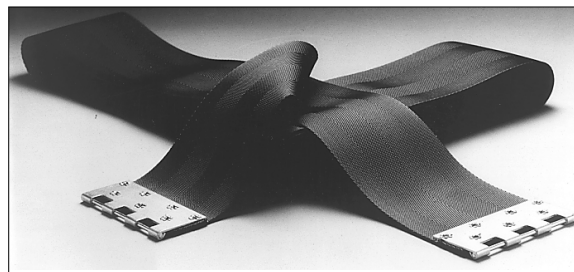

LOWERING DEVICE STRAPS

4" Wide Green Nylon

<u>Stock No.</u>	<u>Description</u>
44551	Set of 4 short connecting straps, for Frigid devices
44550	For 6' grave. Set of 2 each, 15' straps
44553	For 7' grave. Set of 2 each, 17 1/2' straps
44556	For 8' grave. Set of 2 each, 20' straps
44559	For 9' grave. Set of 2 each, 22 1/2' straps
44562	For 10' grave. Set of 2 each, 25' straps
44565	For 12' grave. Set of 2 each, 30' straps
44566	Set of 2 each, 35' straps

HAND STRAPS

<u>Stock No.</u>	<u>Description</u>
46200	1 pair 20' x 2 1/4", Extra Heavy Webbing
46201	1 pair 30' x 2 1/4", Extra Heavy Webbing

Other sizes and bulk webbing available upon request

SAFETY STRAPS

<u>Stock No.</u>	<u>Description</u>
44570	1 pair 48" long, double hook safety straps Hooks have a protective coating

44570

SAFETY CHAINS

<u>Stock No.</u>	<u>Description</u>
44520	1 pair 48" long Safety Chains. Plated links, protective coated hooks. Bag included.

Custom Drapes Available Upon Request

CANVAS TARPS

"Balanced Strength" Tarpaulins designed to give maximum durability. Constructed of the highest quality canvas, all tarps are double stitched, mildew and water resistant and feature rust resistant grommets approximately three feet apart to insure proper tiedown. Sizes range from 5' x 7' to 20' x 30' in three grades of cotton.